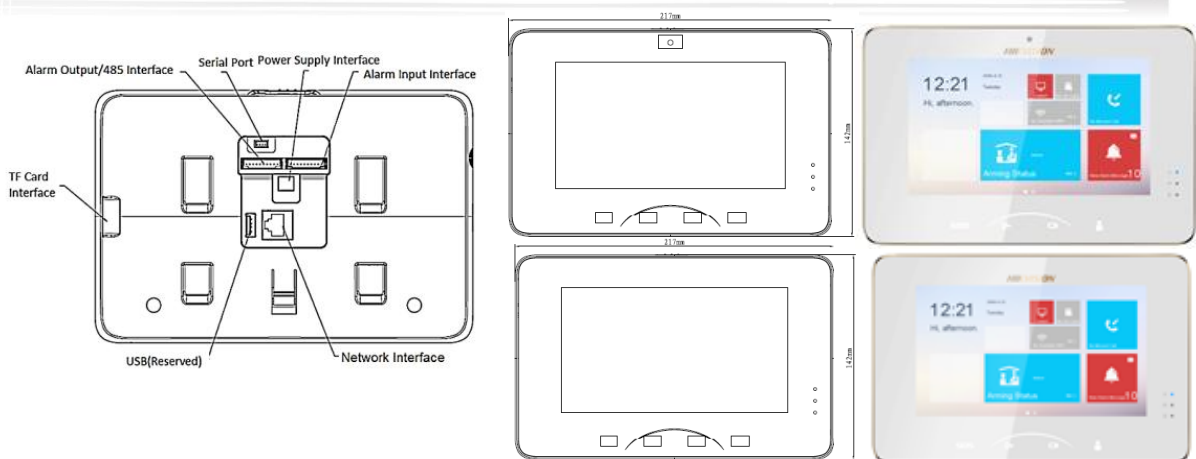

DS-KH8301-WT/DS-KH8300-T

Indoor Station

AVAILABLE MODELS

DS-KH8301-WT

DS-KH8300-T

MAIN FEATURES

- Video intercom function
- Remote unlocking function
- Resident-to-resident video/audio call
- Live view of HD video
- Voice message function
- Auto-respond and no disturbing mode
- Noise suppression and echo cancellation
- 8-ch zone alarm and SOS calling function
- Community notice
- Convenient installation with the bracket, batch setting, upgrade via TF card, and power over video/audio distributor (DS-KAD606, DS-KAD612)

TYPICAL APPLICATION

SPECIFICATION

Parameters		Model	DS-KH8301-WT	DS-KH8300-T
System Parameters	Processor		High-Performance Embedded SOC Processor	
	Operation System		Embedded Linux Operation System	
Video Parameters	Camera		CMOS 0.3MP, Mechanical Switch	
	Video Compression Standards		H.264	
	Resolution		640 × 480	
	Video Frame		PAL: 25 fps, NTSC: 30 fps	
Display Parameters	Display Screen		7-Inch Colorful TFT LCD	
	Resolution		1024 × 600	
	Operation Method		Capacitive Touch Screen, Touch Key	
	Operation Interface		Flattened UI Operation Interface	
Audio Parameters	Audio Input		Built-in Omnidirectional Microphone	
	Audio Output		Built-in Loudspeaker	
	Audio Compression Standard		G.711 U	