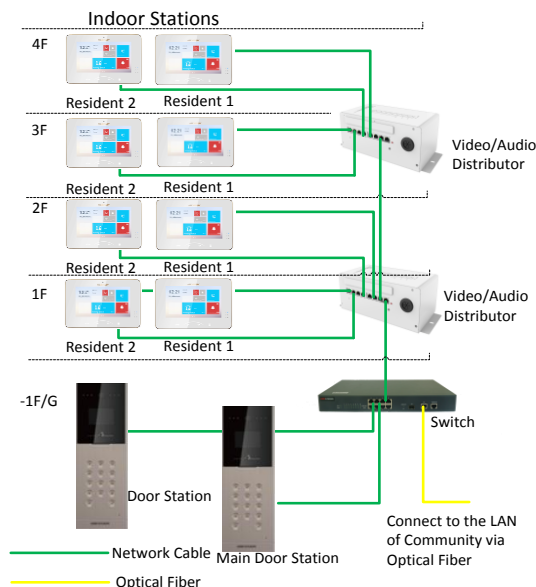

DS-KH8301-WT/DS-KH8300-T

Indoor Station

AVAILABLE MODELS

DS-KH8301-WT

DS-KH8300-T

MAIN FEATURES

- Video intercom function
- Remote unlocking function
- Resident-to-resident video/audio call
- Live view of HD video
- Voice message function
- Auto-respond and no disturbing mode
- Noise suppression and echo cancellation
- 8-ch zone alarm and SOS calling function
- Community notice
- Convenient installation with the bracket, batch setting, upgrade via TF card, and power over video/audio distributor (DS-KAD606, DS-KAD612)

TYPICAL APPLICATION

SPECIFICATION

Parameters		Model	DS-KH8301-WT	DS-KH8300-T
System Parameters	Processor		High-Performance Embedded SOC Processor	
	Operation System		Embedded Linux Operation System	
Video Parameters	Camera		CMOS 0.3MP, Mechanical Switch	
	Video Compression Standards		H.264	
	Resolution		640 × 480	
	Video Frame		PAL: 25 fps, NTSC: 30 fps	
Display Parameters	Display Screen		7-Inch Colorful TFT LCD	
	Resolution		1024 × 600	
	Operation Method		Capacitive Touch Screen, Touch Key	
	Operation Interface		Flattened UI Operation Interface	
Audio Parameters	Audio Input		Built-in Omnidirectional Microphone	
	Audio Output		Built-in Loudspeaker	
	Audio Compression Standard		G.711 U	