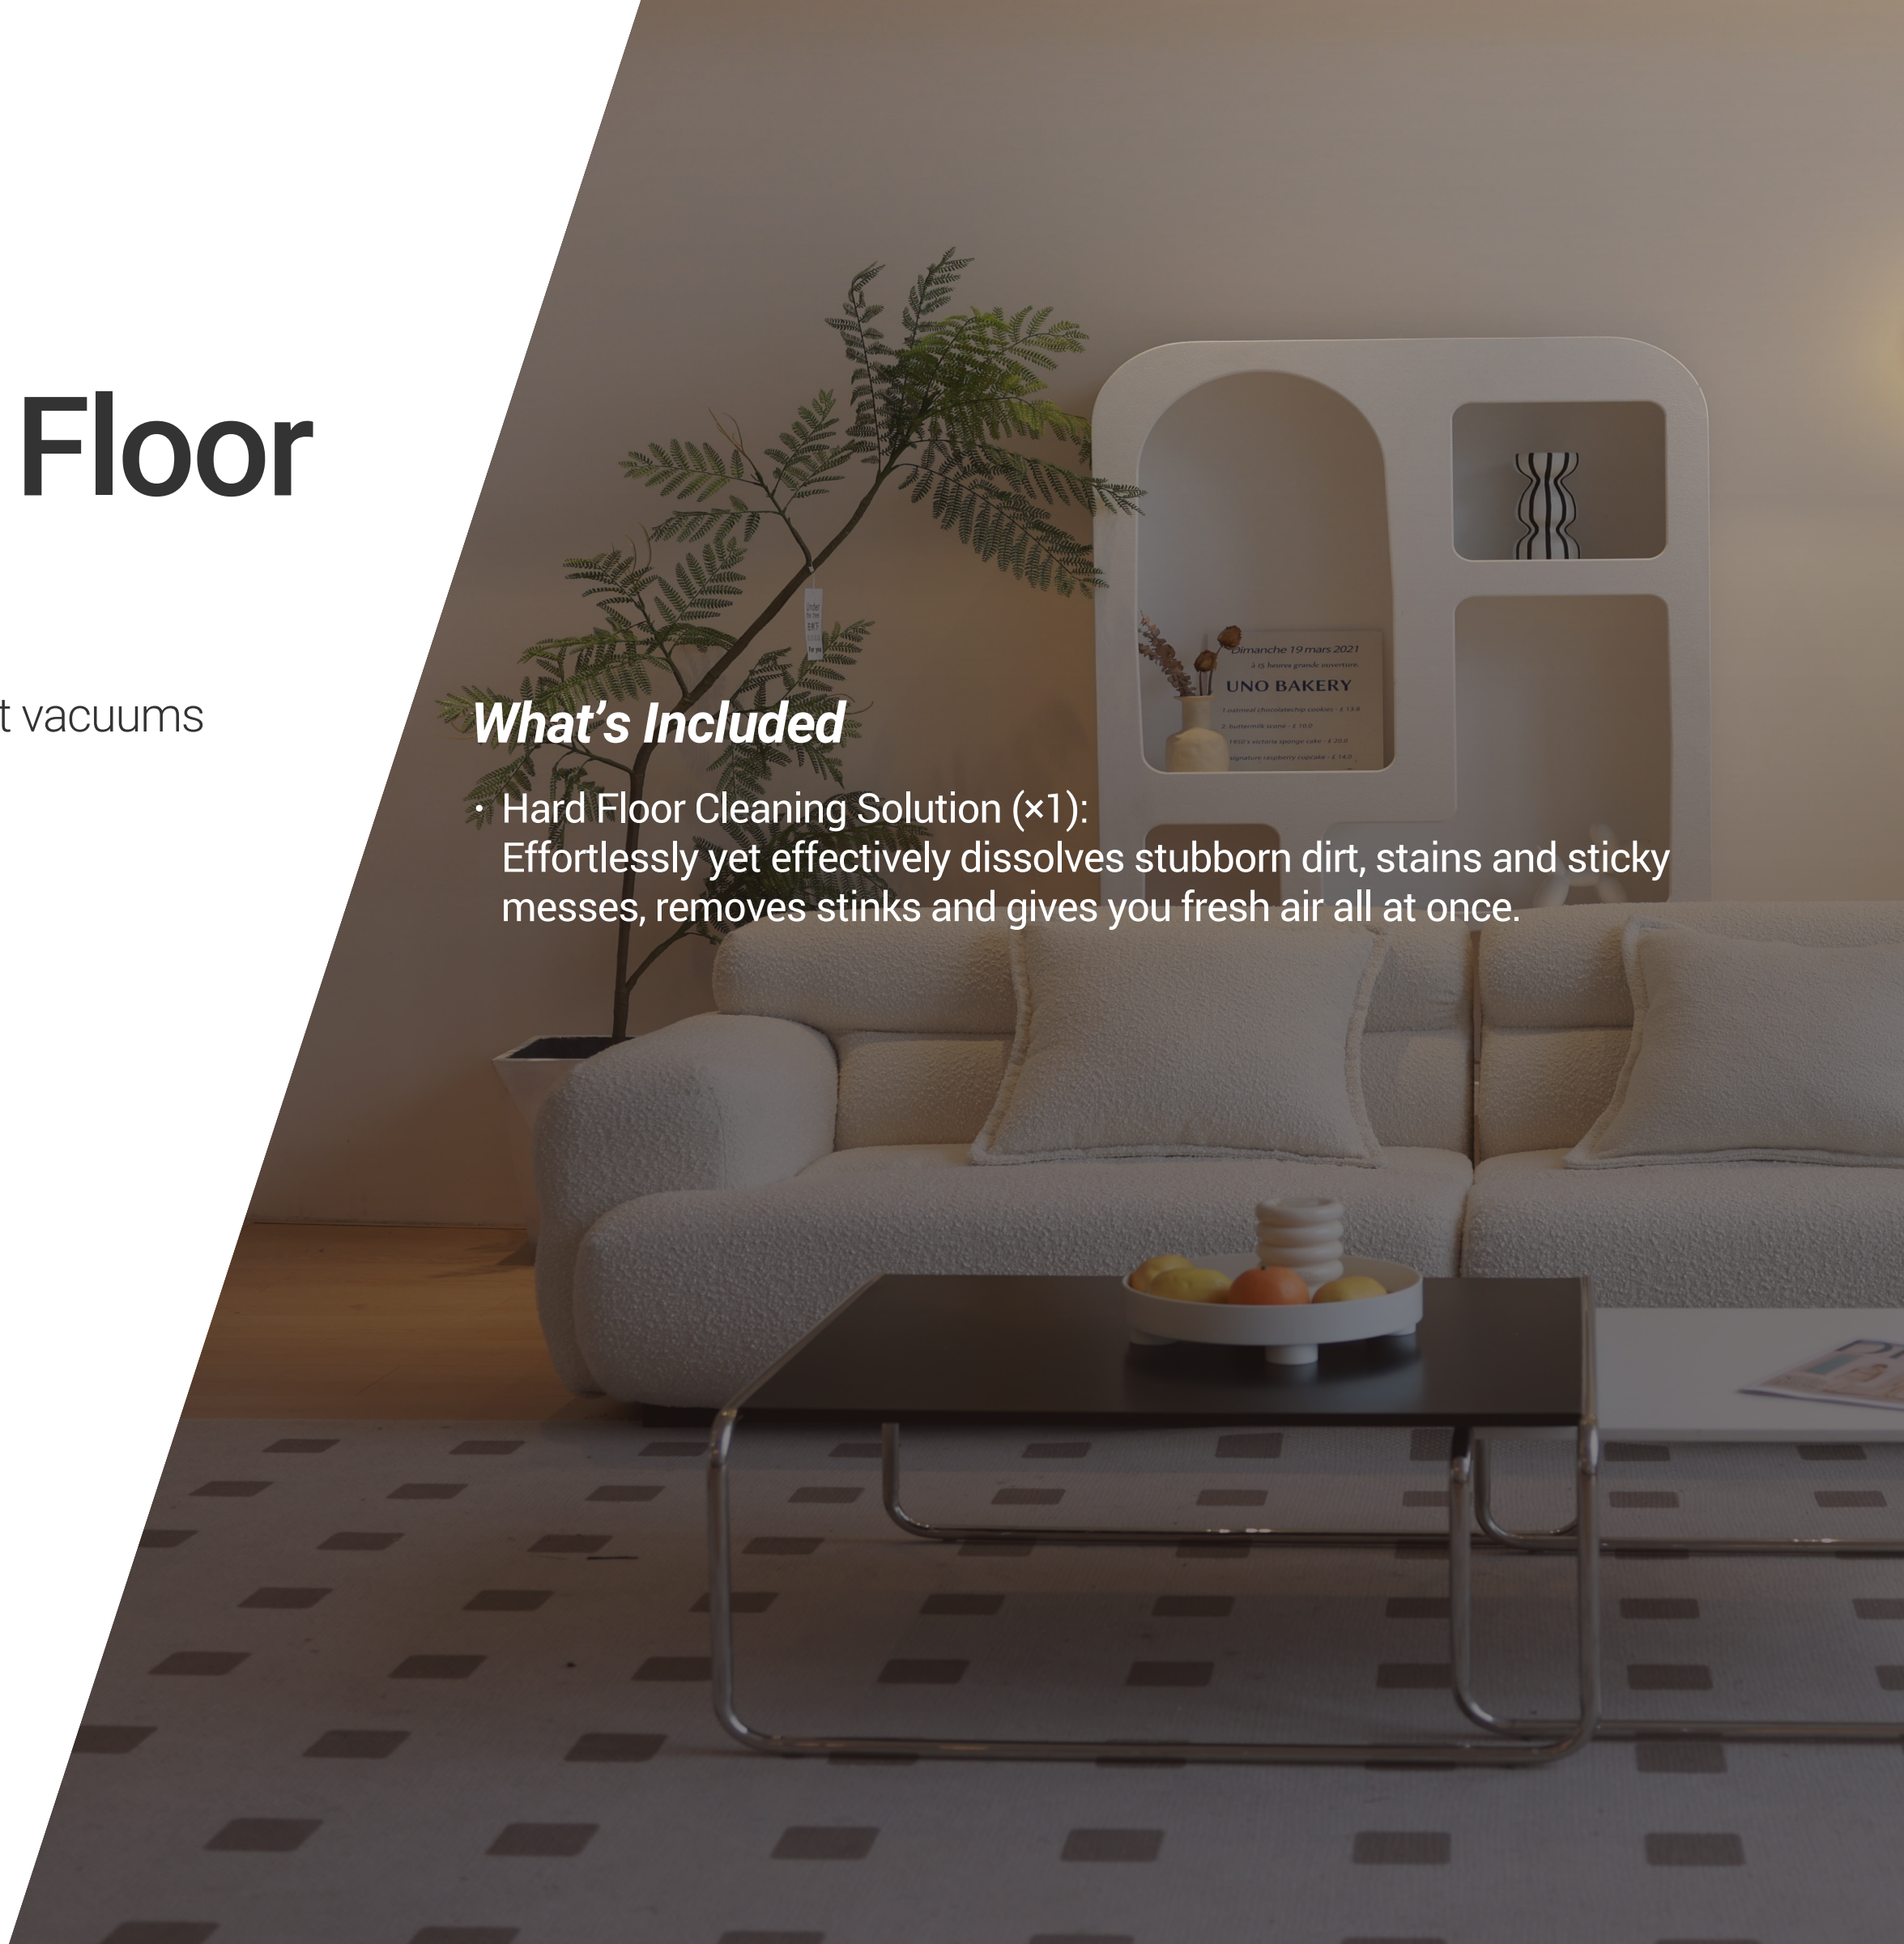

RS20 Series Hard Floor Cleaning Solution

Maintain the best cleaning performance of your robot vacuums

Compatible Model

EZVIZ RS20 Pro Vacuum & Mop Combo

What's Included

- Hard Floor Cleaning Solution (×1): Effortlessly yet effectively dissolves stubborn dirt, stains and sticky messes, removes stinks and gives you fresh air all at once.