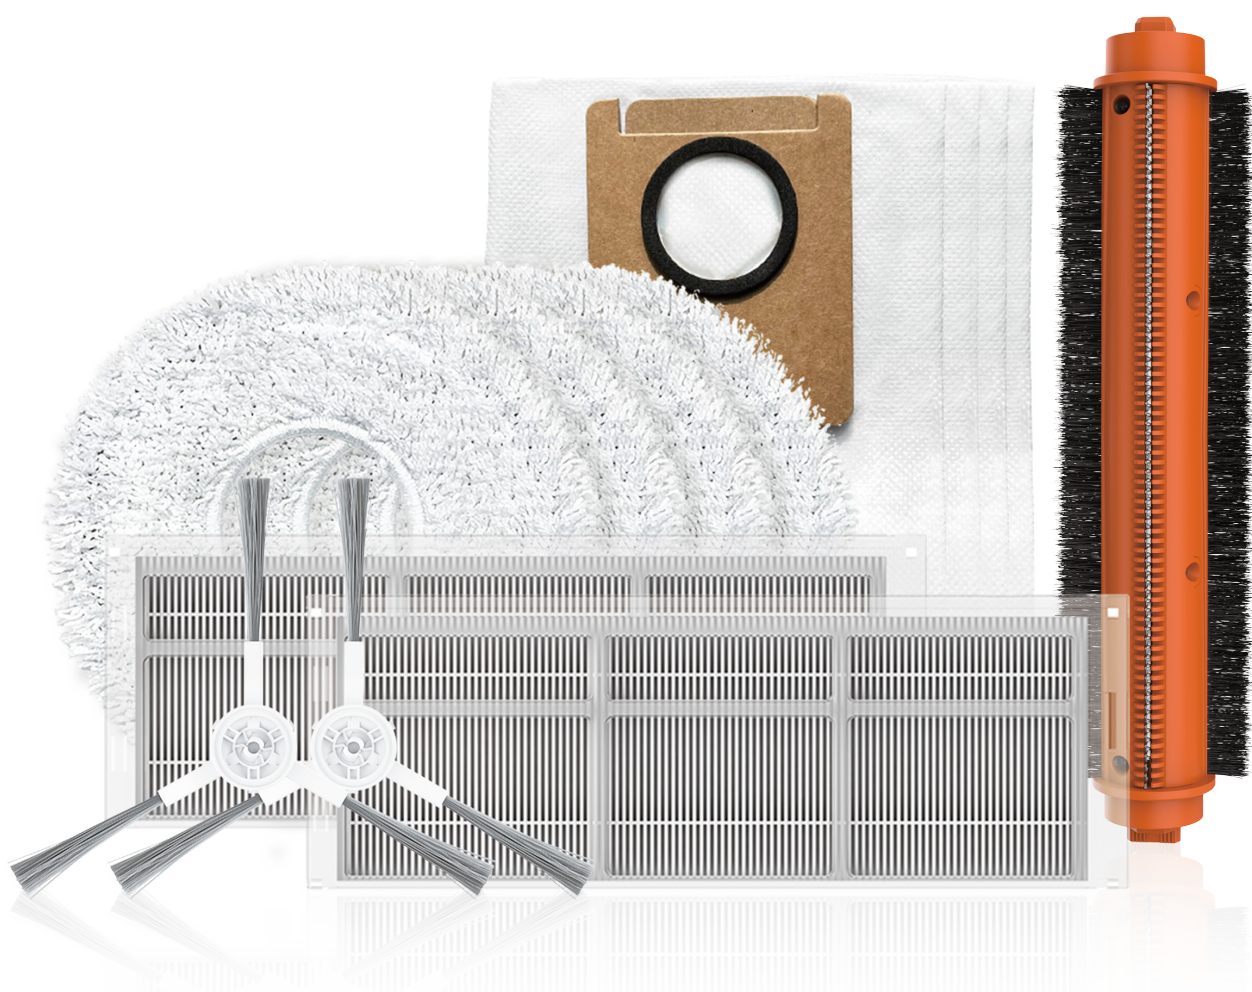

RS20 Pro Accessory Pack

Maintain the best cleaning performance of your robot vacuums

Compatible Model

EZVIZ RS20 Pro Vacuum & Mop Combo

What's Included

- Side Brush (×2):
Reaches corner areas and helps the main brush better collect hair and dirt.
- Main Brush (×1):
Effectively absorbs dirt, dust, debris, hair, and more into the dustbin.
- Mop Cloth (×4):
Washable and reusable. Designed to absorb liquid and remove stains on the floor.
- High-Efficiency Filter (×2):
Maintains powerful suction of the robot vacuum while effectively filtering down collected dust.
- Dust Bag (×4):
Traps and contains dirt and debris collected by the robot vacuum with a capacity of 4L.

Accessories Service Life

Robot Part	Mop Cloth	Side Brush	Main Brush	High-Efficiency Filter	Dust Bag
Maintenance Frequency (Week)	-	2	1	1	-
Replacement Frequency (Month)	2-3	3-6	6-12	3-6	3-4

General

Packaging Dimensions (mm)	240 × 240 × 112
Weight with Package (g)	829

In the box

- Side Brush × 2
- Main Brush × 1
- Mop Cloth × 4
- High-Efficiency Filter × 2
- Dust Bag × 4

Certifications

RoHS / REACH

Specifications are subject to change without notice. "EZVIZ" and other trademarks and logos are the properties of EZVIZ in various jurisdictions.